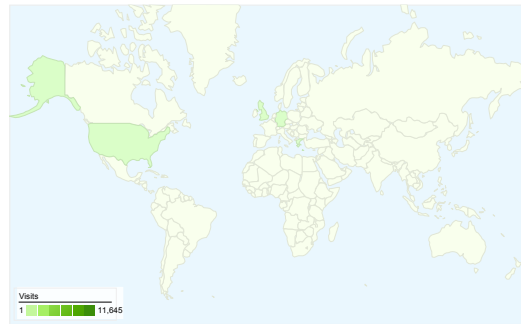

Site Usage

43,593 Visits

45.75% Bounce Rate

212,298 Pageviews

00:05:30 Avg. Time on Site

4.87 Pages/Visit

89.00% % New Visits

Visitors Overview

Visitors
38,798

Map Overlay

Traffic Sources Overview

- **Search Engines**
170,051.00 (80.10%)
- **Referring Sites**
21,994.00 (10.36%)
- **Direct Traffic**
20,253.00 (9.54%)

Content Overview

Pages	Pageviews	% Pageviews
/NoviSad-Nightlife.html	11,697	5.51%
/Belgrade-Hotels.html	8,895	4.19%
/Belgrade-Nightlife.html	8,279	3.90%
/sr/palic-subotica-hoteli.html	7,791	3.67%
/NoviSad-Hotels.html	6,220	2.93%